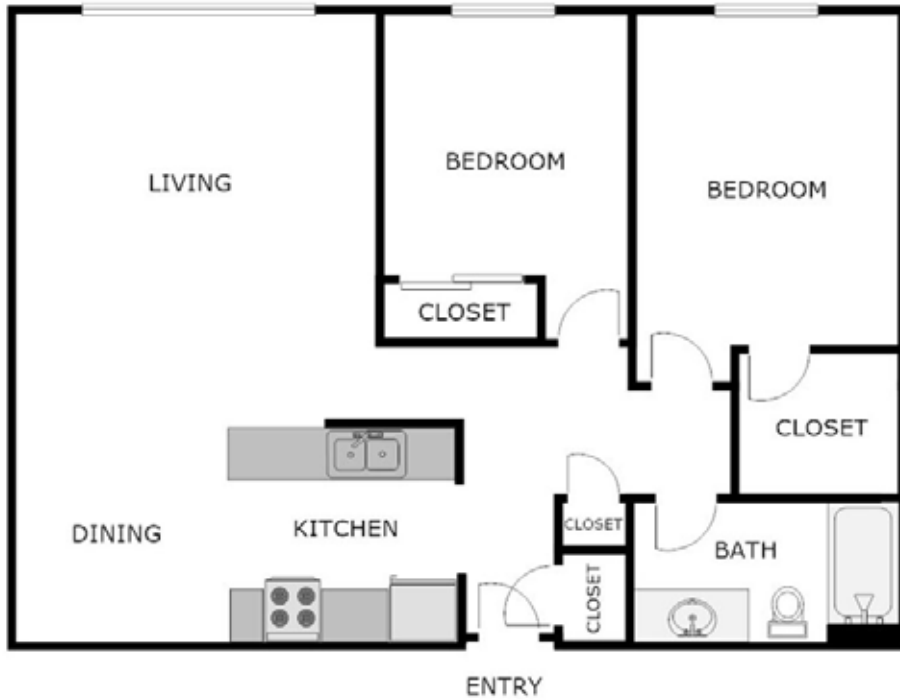

Sutton Place

PRE/MIER Real Estate Management LLC

605 872 2009

2 Bedroom 1 Bath Apartment

863-870 Sq. Ft.

RENT

DEPOSIT

DATE AVAILABLE